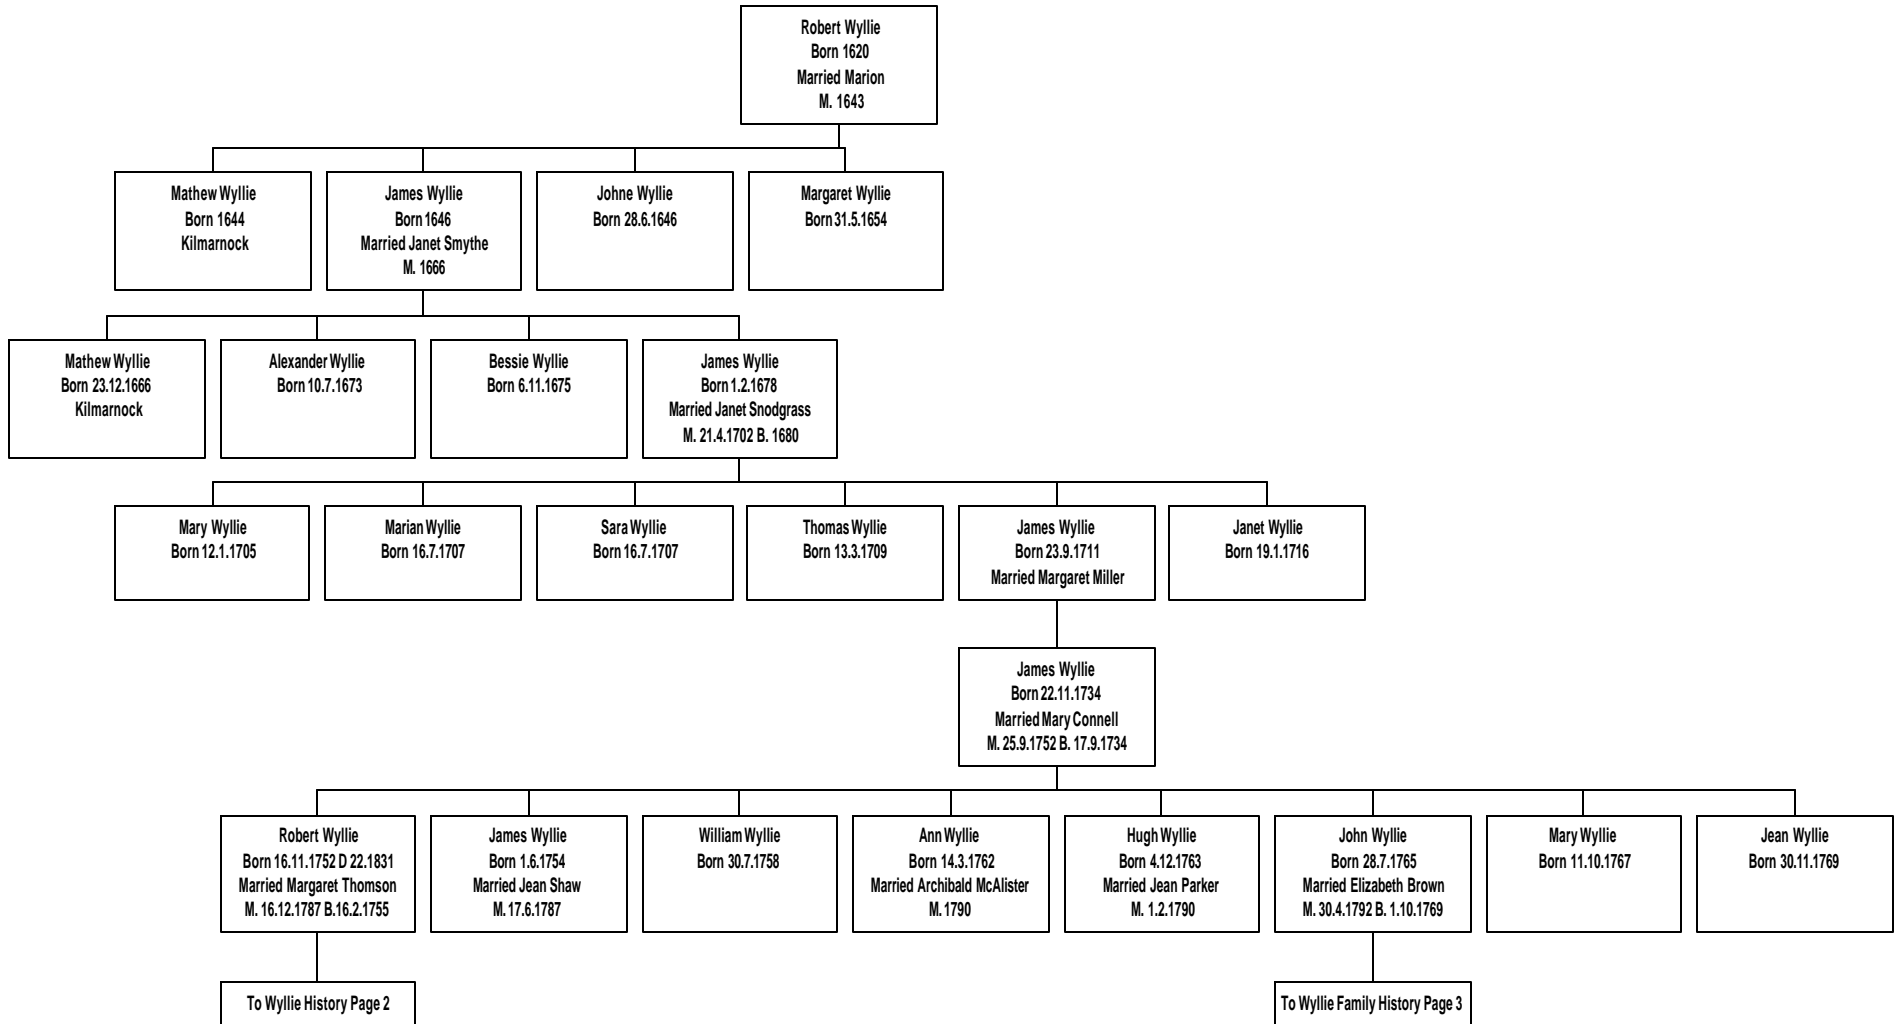

The Wyllie Family History

The Wyllie Family History Page 2

Wyllie Family History Page 3

Wyllie Family History Page 4

Wyllie Family History Page 5

Wyllie Family History Page 6

Wyllie Family History Page 7

Henry Shaw Wyllie
B.22.3.1852 D. 18.8.1919
Married Adeline Cobb 1.10.1849
Married 15.4. 1903 Susan Coles-Warren*