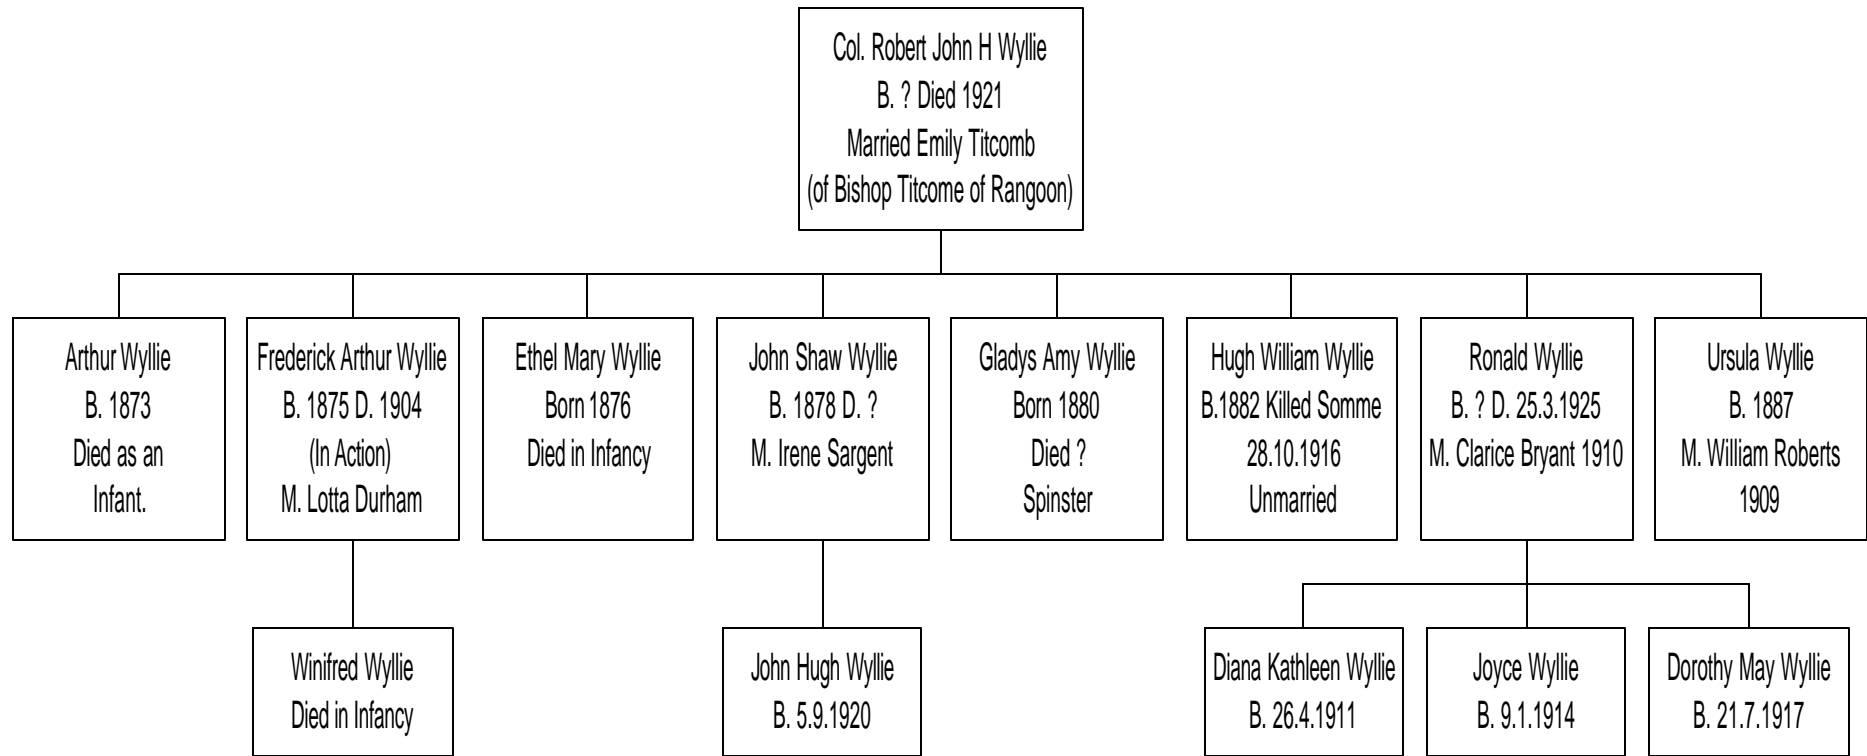

The Wyllie Family History

The Wyllie Family History Page 2

Wyllie Family History Page 3

Wyllie Family History Page 4

Wyllie Family History Page 5

Wyllie Family History Page 6

Wyllie Family History Page 7

Henry Shaw Wyllie
B.22.3.1852 D. 18.8.1919
Married Adeline Cobb 1.10.1849
Married 15.4. 1903 Susan Coles-Warren*