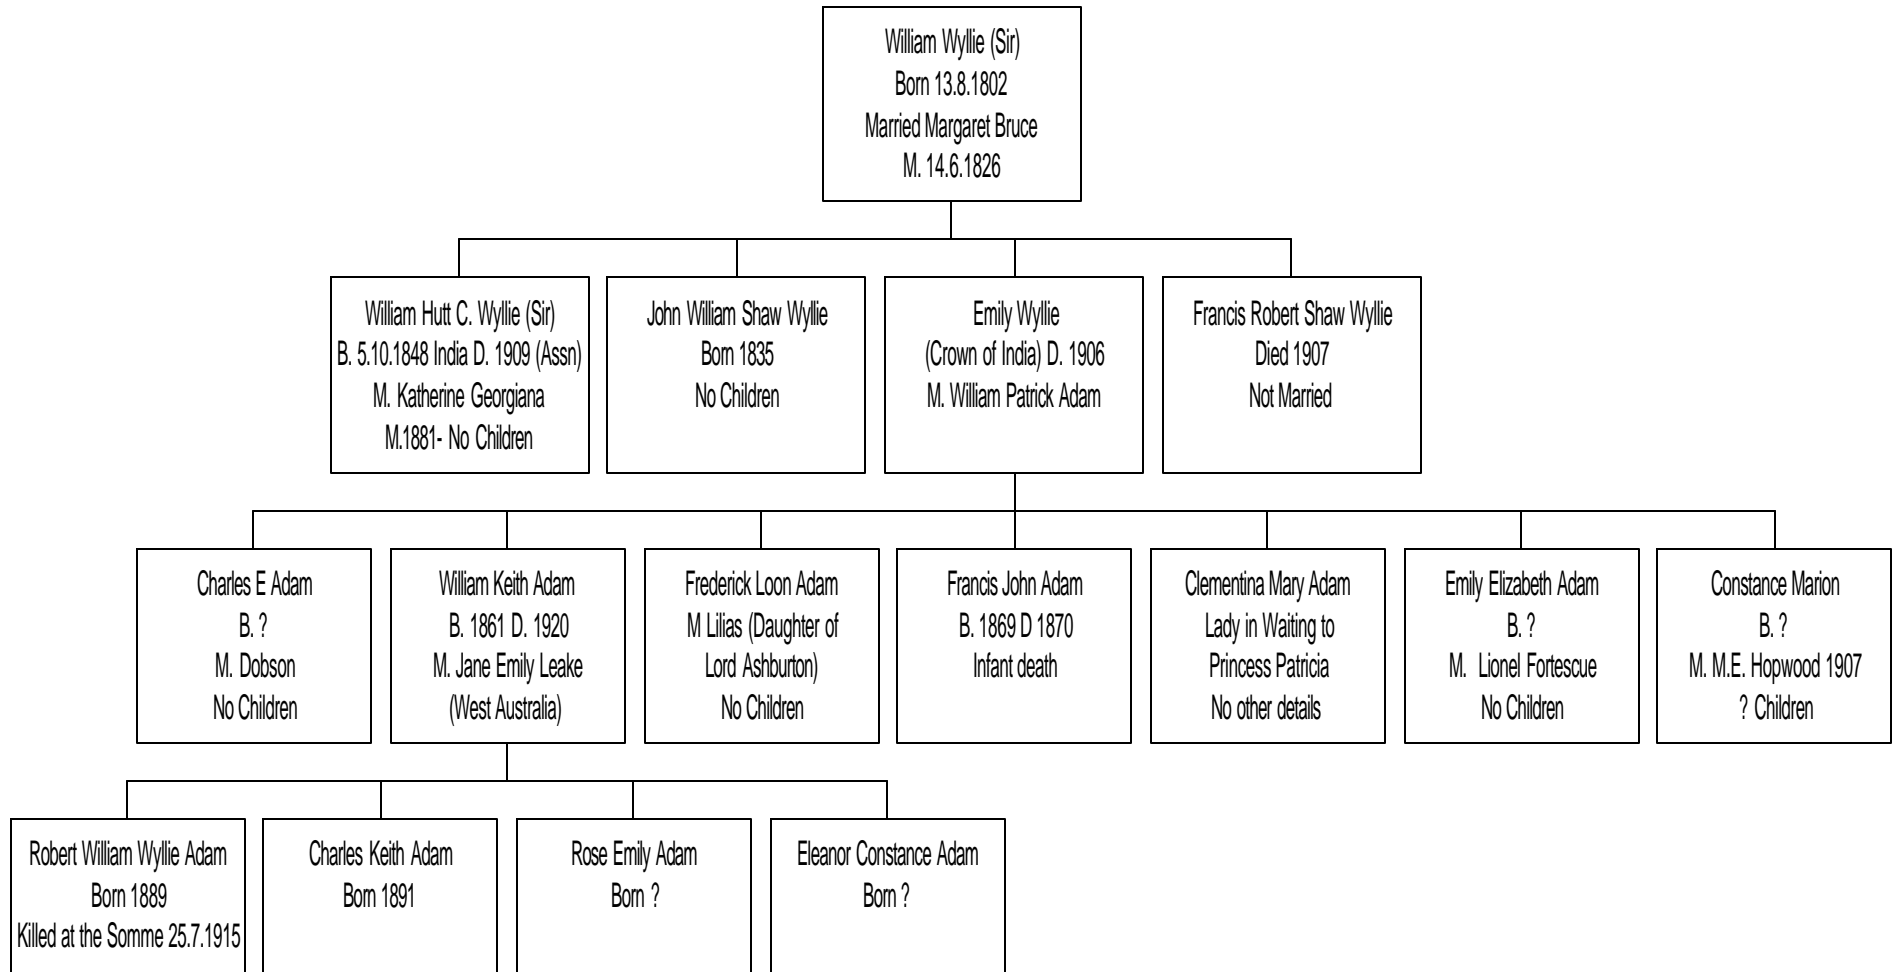

The Wyllie Family History

The Wyllie Family History Page 2

Wyllie Family History Page 3

Wyllie Family History Page 4

Wyllie Family History Page 5

Wyllie Family History Page 6

Wyllie Family History Page 7

Henry Shaw Wyllie
B.22.3.1852 D. 18.8.1919
Married Adeline Cobb 1.10.1849
Married 15.4. 1903 Susan Coles-Warren*