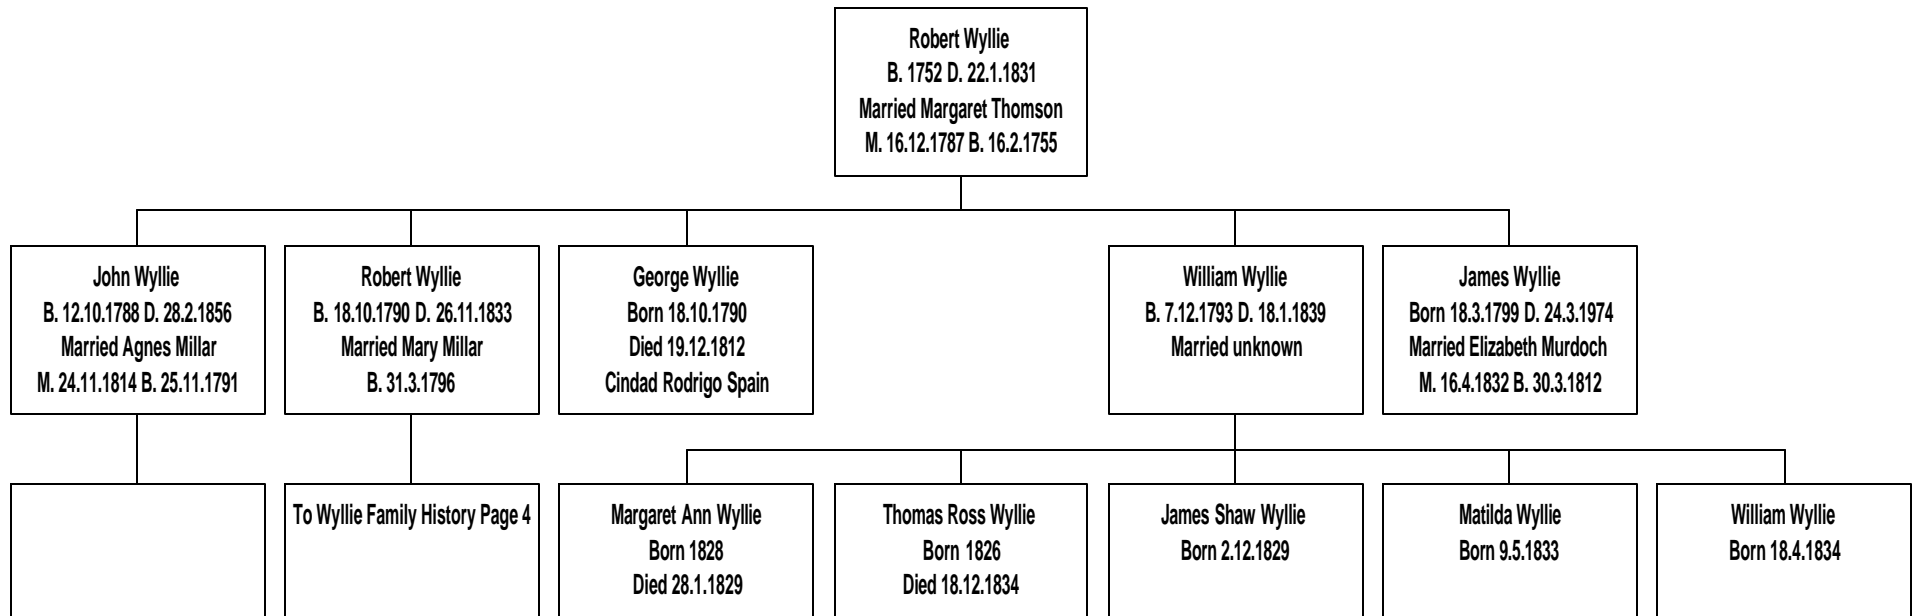

The Wyllie Family History

The Wyllie Family History Page 2

Wyllie Family History Page 3

Wyllie Family History Page 4

Wyllie Family History Page 5

Wyllie Family History Page 6

Wyllie Family History Page 7

Henry Shaw Wyllie
B.22.3.1852 D. 18.8.1919
Married Adeline Cobb 1.10.1849
Married 15.4. 1903 Susan Coles-Warren*