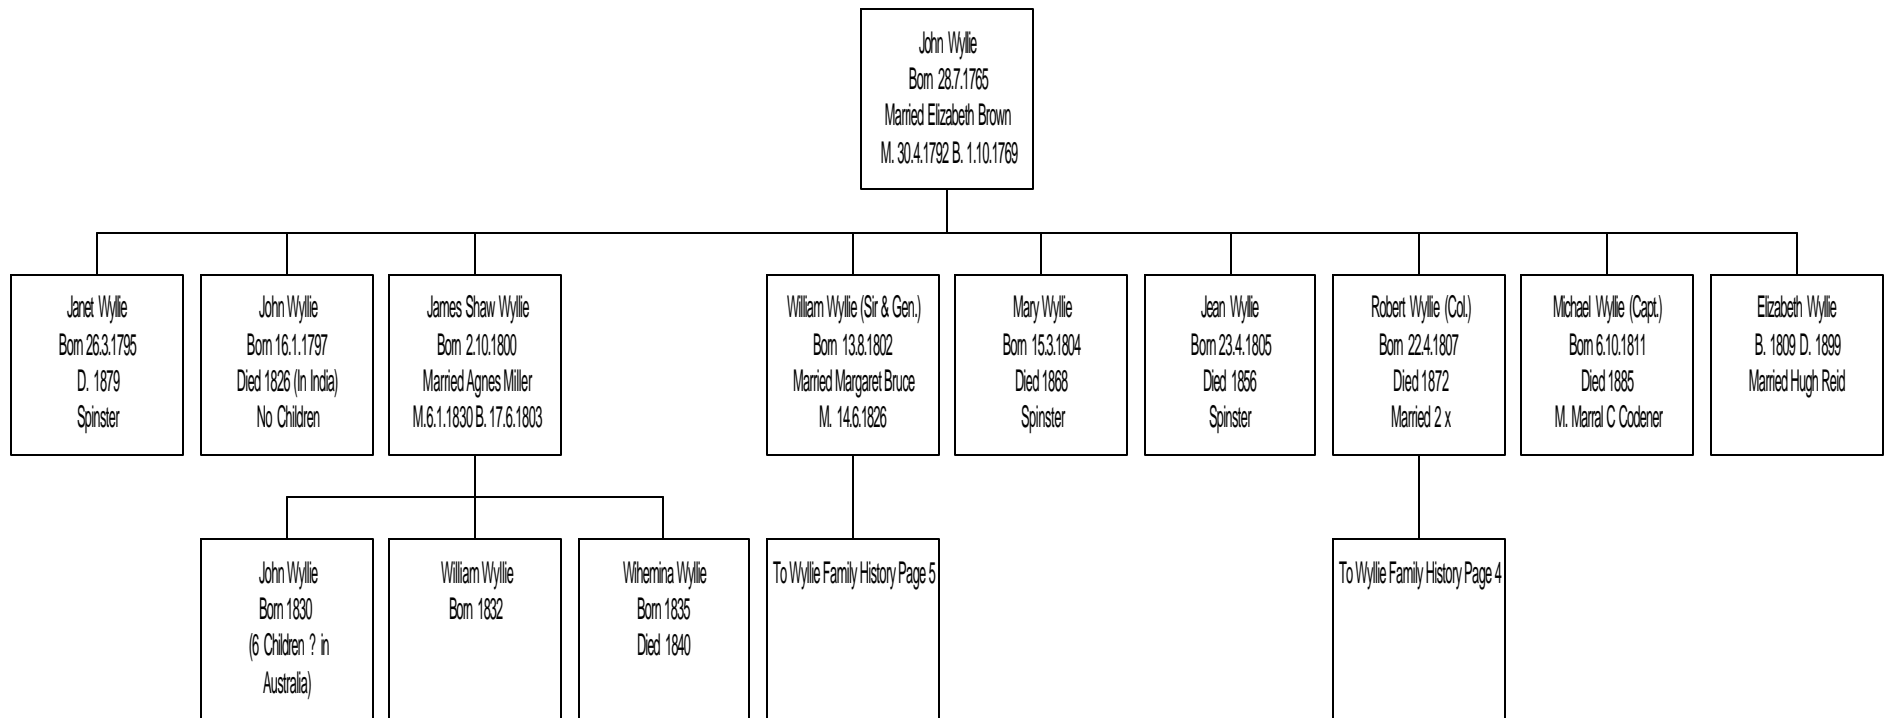

The Wyllie Family History

The Wyllie Family History Page 2

Wyllie Family History Page 3

Wyllie Family History Page 4

Wyllie Family History Page 5

Wyllie Family History Page 6

Wyllie Family History Page 7

Henry Shaw Wyllie
B.22.3.1852 D. 18.8.1919
Married Adeline Cobb 1.10.1849
Married 15.4. 1903 Susan Coles-Warren*