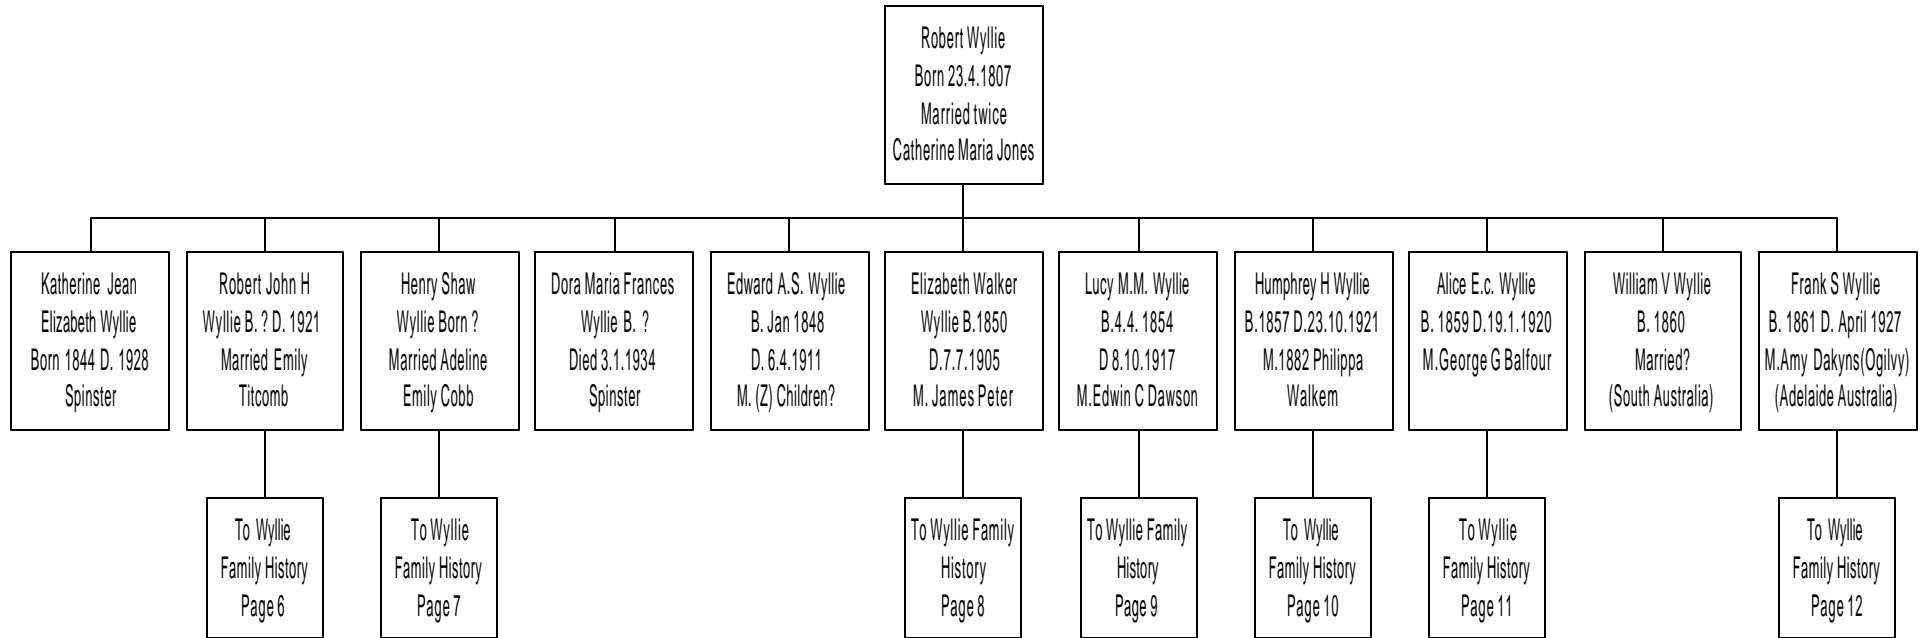

The Wyllie Family History

The Wyllie Family History Page 2

Wyllie Family History Page 3

Wyllie Family History Page 4

Wyllie Family History Page 5

Wyllie Family History Page 6

Wyllie Family History Page 7

Henry Shaw Wyllie
B.22.3.1852 D. 18.8.1919
Married Adeline Cobb 1.10.1849
Married 15.4. 1903 Susan Coles-Warren*